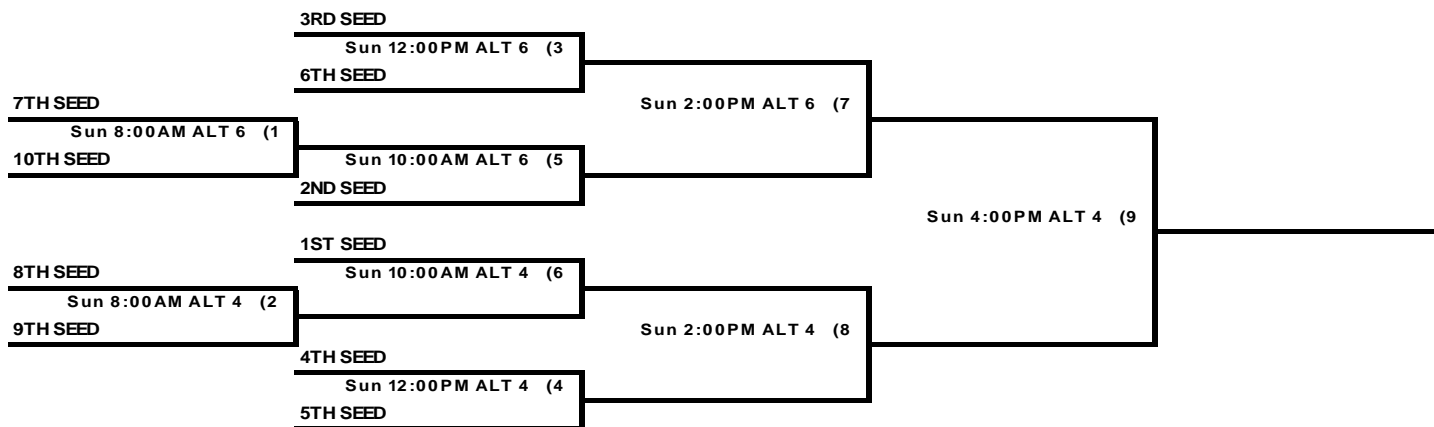

CENTRAL IOWA SPORTS

LINE DRIVE SUPER NIT

June 4-5, 2016

14A

Game#	Time	Field	Score	Match Up	Score
1	6/4/2016 - 9:00 AM	ALT 4		[IA] Central Iowa Outlaws VS. [IA] Grand Slam Aces	
2	6/4/2016 - 9:00 AM	ALT 6		[IA] Rams Gold VS. [IA] waveland park baseball club	
3	6/4/2016 - 11:00 AM	ALT 4		[IA] Central Iowa Outlaws VS. [NE] Red Thunder 14's	
4	6/4/2016 - 11:00 AM	ALT 6		[MO] Harrisonville Wildcats VS. [IA] Rams Gold	
5	6/4/2016 - 1:00 PM	ALT 4		[IA] Grand Slam Aces VS. [NE] Red Thunder 14's	
6	6/4/2016 - 1:00 PM	ALT 6		[MO] Harrisonville Wildcats VS. [IA] waveland park baseball club	
7	6/4/2016 - 3:00 PM	ALT 4		[IA] Norwalk Rush VS. [IA] Midwest Pride 14u White	
8	6/4/2016 - 3:00 PM	ALT 6		[IA] IGNIT VS. [NE] Nighthawks Red	
9	6/4/2016 - 5:00 PM	ALT 4		[IA] Norwalk Rush VS. [IA] IGNIT	
10	6/4/2016 - 5:00 PM	ALT 6		[IA] Midwest Pride 14u White VS. [NE] Nighthawks Red	

14A Championship Games

ALT Sam Wise (Altoona)

JC James Cownie

PRSB Prairie Ridge Softball

WJ Walker Johnston

GSC Grimes Sports Complex

NOR McAninch Park (Norwalk)

RRP Raccoon River Park

HAWK Hawkeye Park (Ankeny)

PIC Pickard Park

URB Northview Park (Urbandale)

HP Holiday Park

PRBB Prairie Ridge Baseball

WC Walnut Creek

Thanks for playing USSSA Baseball