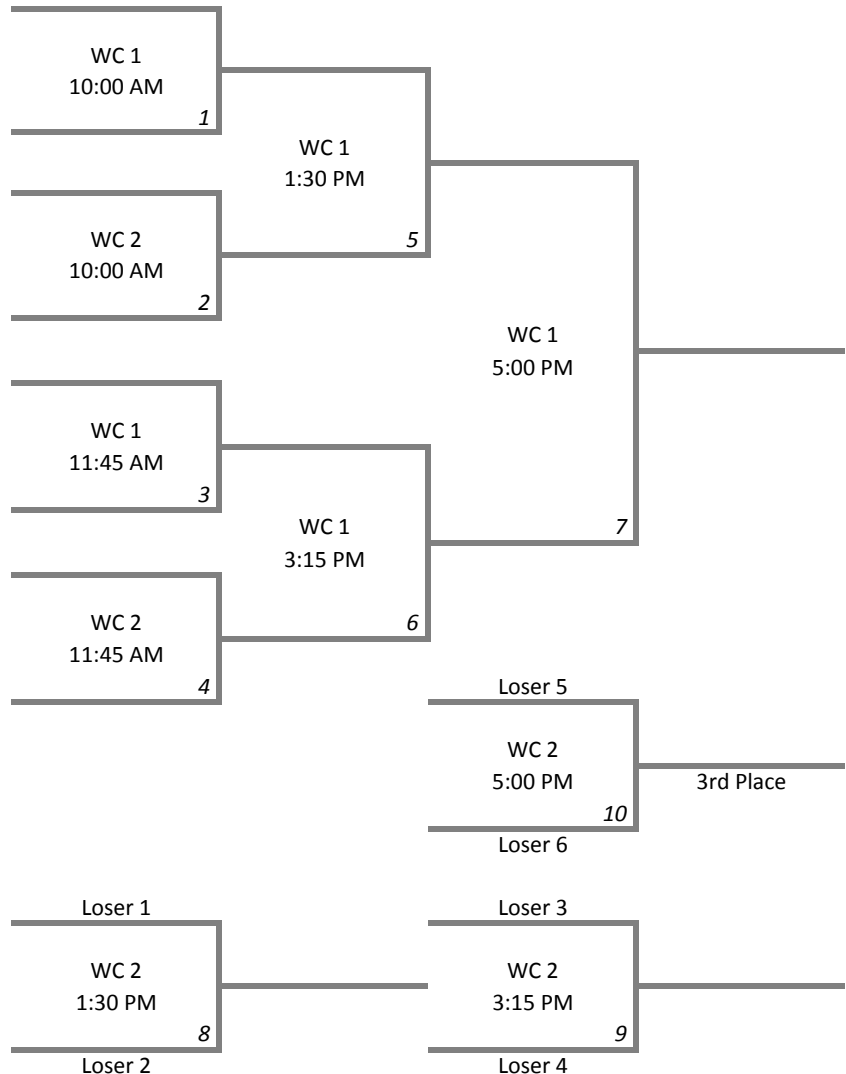

CENTRAL IOWA SPORTS SHOOTOUT NIT

April 19, 2014

8AAA

Walnut Creek

10:00 AM GROUP
Riverdawks
WDM Saints
Iowa Redbirds
Ankeny Thunder

11:45 AM GROUP
Ropes Academy Tigers Red
Dragons
Team J2K
Midwest Pride White

Teams will draw for 1st round opponent.

Contact tournament director upon arrival and your team will draw an envelope which contains the field number where your team will play the first round of bracket play.

9:00 AM Group will draw for opponent and field assignment before 8:15 AM at tournament check-in.

11:00 AM group will draw for opponent and field assignment before 10:15 AM at tournament check-in.

Team and individual awards for 1st - 4th place