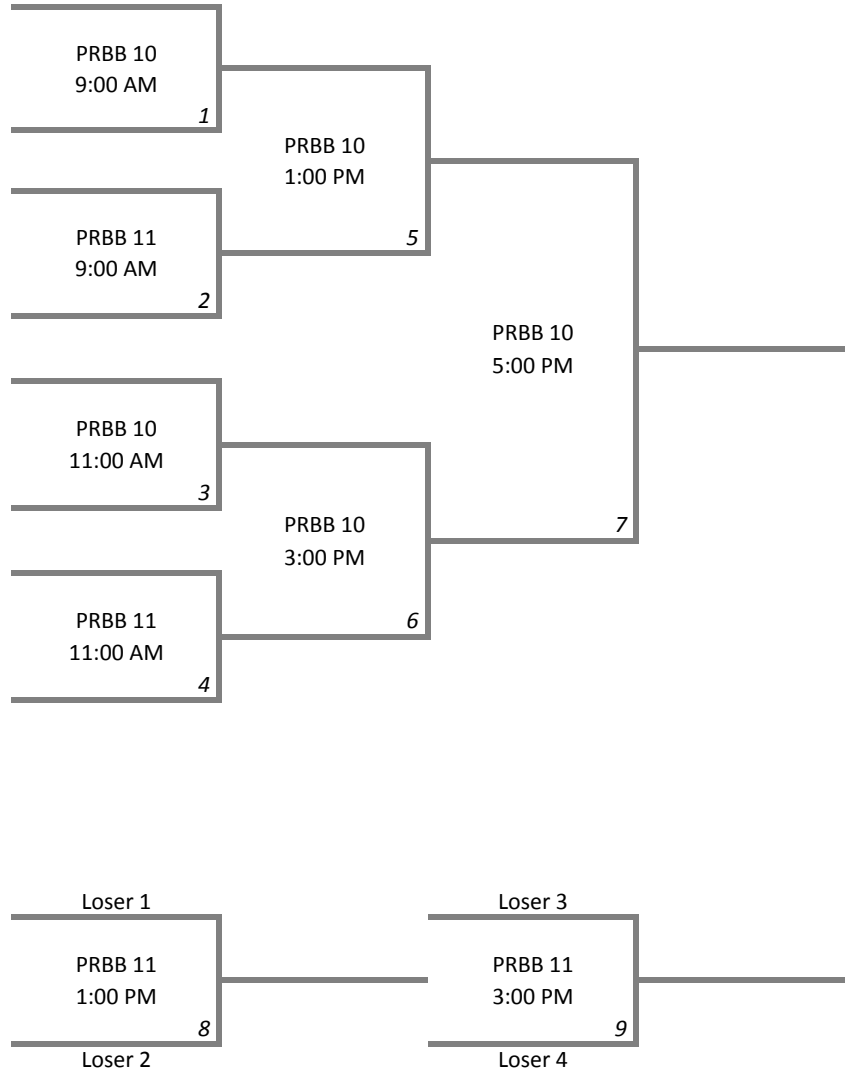

## 14 MAJOR

### Prairie Ridge Baseball - Ankeny

**9:00 AM GROUP**

Iowa Aces

South Central IA Closers

Waukee Warriors

Grand Slam Razorbacks

**11:00 AM GROUP**

Ropes Academy Black

Norwalk Predators

Iowa Predators

Rams Black

Teams will draw for 1st round opponent.

Contact tournament director upon arrival and your team will draw an envelope which contains the field number where your team will play the first round of bracket play.

9:00 AM Group will draw for opponent and field assignment before 8:15 AM at tournament check-in.

11:00 AM group will draw for opponent and field assignment before 10:15 AM at tournament check-in.

Team and individual awards for 1st - 4th place