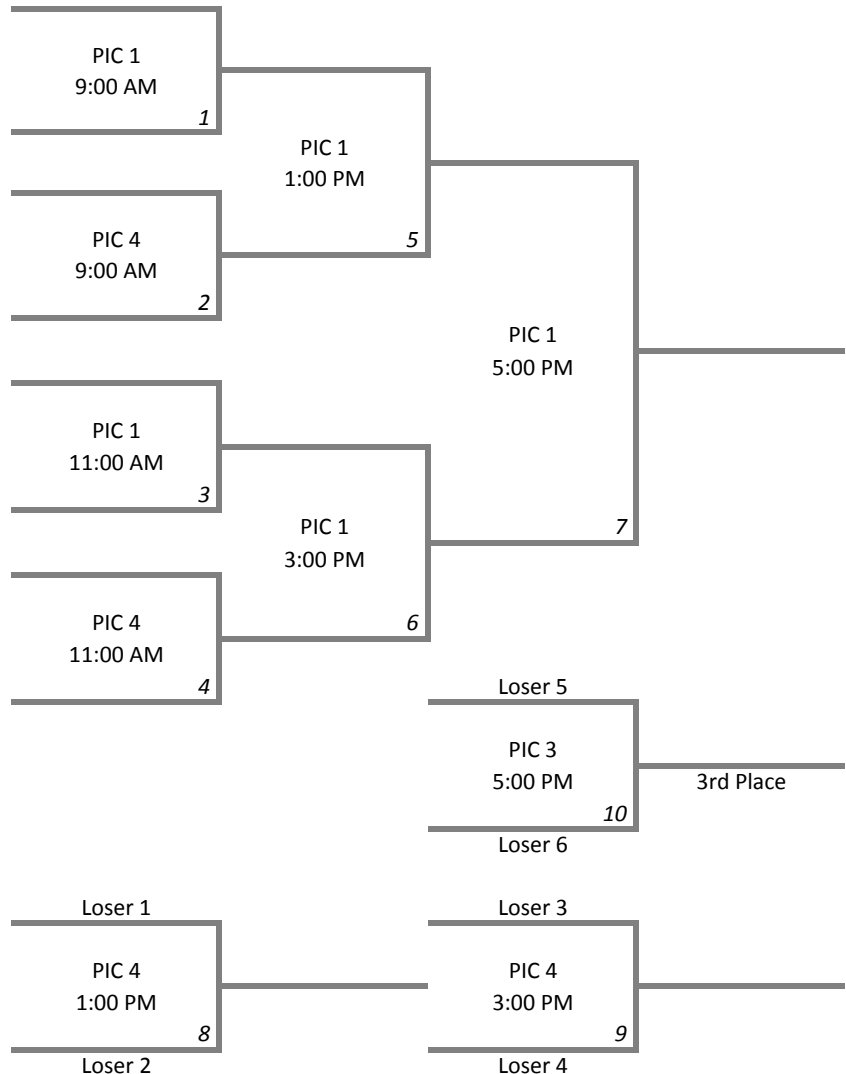

CENTRAL IOWA SPORTS SHOOTOUT NIT

April 19, 2014

13A

Pickard Park

9:00 AM GROUP
Avengers
Midwest Pride Grey
Rampage
Johnston Outlaws

11:00 AM GROUP
Carlisle Tigers
Ames Tigers
Midwest Pride White
Grand Slam Warriors

Teams will draw for 1st round opponent.

Contact tournament director upon arrival and your team will draw an envelope which contains the field number where your team will play the first round of bracket play.

9:00 AM Group will draw for opponent and field assignment before 8:15 AM at tournament check-in.

11:00 AM group will draw for opponent and field assignment before 10:15 AM at tournament check-in.

Team and individual awards for 1st - 4th place